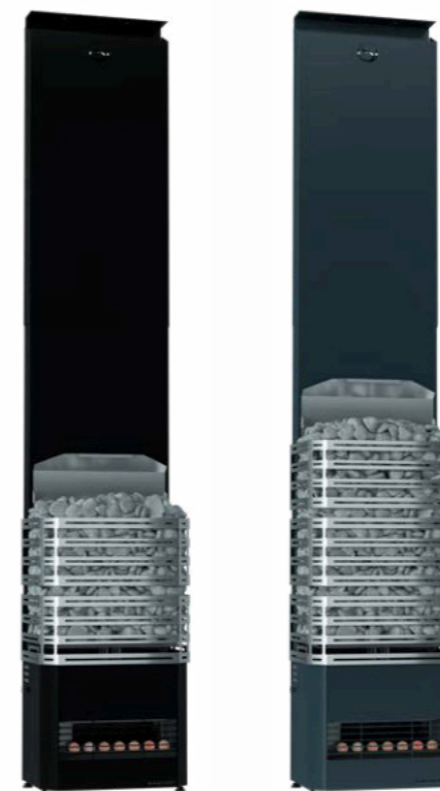

Depth and width of the device

Open: 310 mm x 469 mm

Closed: 315 mm x 469 mm

Weight

40 kg

Control unit

saunum spa experience

Open stone basket