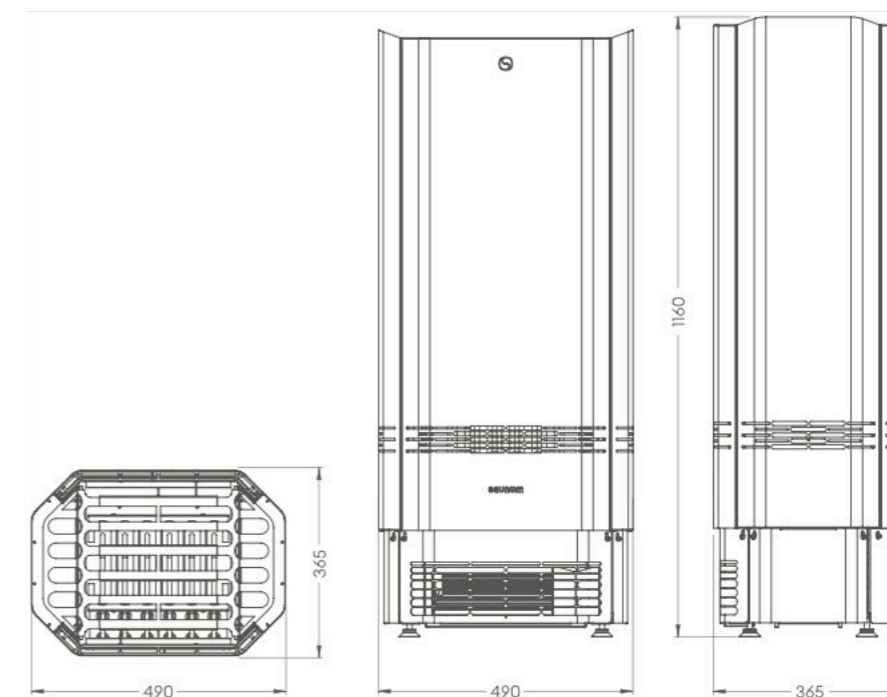

Five-In-One Home Spa

Traditional Steam

Milder Longer-Lasting Steam

Improved Breathing Comfort

No Cold Feet

Suitable for the Whole Family

The Saunum Spa Session is a versatile heater that can be installed alongside a wall or in a corner of the sauna room, offering flexible installation options. The sauna climate device is designed to heat the sauna room to temperatures ranging from 40 to 90 °C while also maintaining a balanced climate during steaming.

A unique heater with a sauna climate device

saunum spa session

Power of the heater	6 kW / 9 kW
Sauna room	6–9m ³ / 9–12 m ³
Min height of the room	1900 mm
Min safety distance from the heater:	
sides / front / from stones to ceiling	30 mm / 50 mm / 700 mm
Included:	Heater, climate device, salt balls 7 pcs, controller (inside the heater), controller touchscreen interface
Stone basket	Closed
Colour	Black
Climate device	3 speed levels, vent adjustment through Leil touchscreen
Height of the device	1160 mm
Depth and width of the device	365 x 490 mm
Net weight	57 kg
Circuit breaker	10A / 16A
Power cable for heater	SiHF 5 x 2.5 mm ²
Water resistance	IPX4
Additionally required:	
Heater stones Ø 5–10 cm	60–70 kg
For the aroma sauna	Saunum sauna oil set