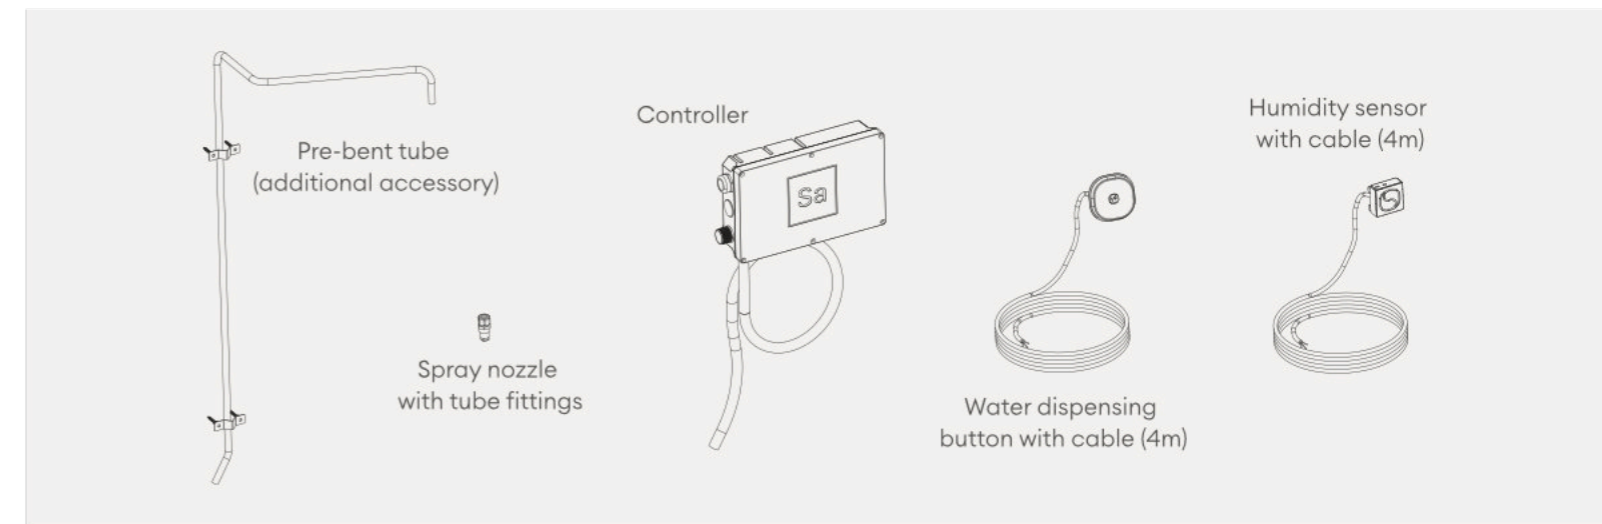

Requirements/restrictions: Only works together with Saunum Leil control unit.

Included in the package: Controller, humidity sensor with cable (4 m), spray nozzle with tube fittings, electric water valve, water throwing button with cable (4 m).

Add-ons: Pre-bent tube for Primary or Professional heater, additional sauna interior water dispensing button if you want to connect more than one button.