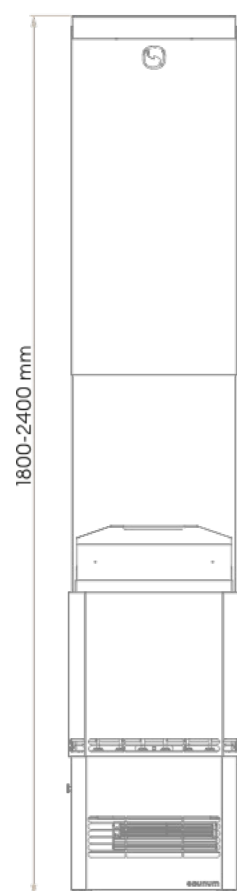

Depth and width of the device

Open: 310 mm x 469 mm

Closed: 315 mm x 469 mm

Weight

40 kg

saunum experience

Open stone basket

Power of the heater	4,5 kW	6 kW	9 kW
Sauna room	3–5 m ³	5–7 m ³	7–10 m ³
Min height of the sauna room	1830 mm	1830 mm	2100 mm
Min safety distance from the heater:			
sides	150 mm	150 mm	200 mm
front	150 mm	200 mm	250 mm
from stones to ceiling	1000 mm	1000 mm	1050 mm
Additionally required:			
Heater stones Ø 5–10 cm	60–70 kg	60–70 kg	90–105 kg
Fuse, 3 phases	C10	C10	C16
Power cable for the heater, 3 phases	5 x 1.5 mm ²	5 x 2.5 mm ²	5 x 2.5 mm ²
Power cable for the climate device, 1 phase	With Saunum Leil control device 5 x 1.5 mm ²		
Control unit	Saunum Leil or Saunum Leil Mobile		
For the aroma sauna	Saunum sauna oil set		

Five-In-One Home Spa

Traditional Steam

Milder Longer-Lasting Steam

Improved Breathing Comfort

No Cold Feet

Suitable for the Whole Family

Power of the heater	9 kW / 12 kW / 15 kW
Sauna room	8–11m ³ / 10–14 m ³ / 14–22m ³
Min 9/12/15 kW Max height of the room	1900/2000/2100 2400 mm
Min safety distance from the heater:	
Sides:	50 mm
Front:	50 mm
from stones to ceiling	9 kW – 1050 mm 12 kW – 1150 mm 15 kW – 1250 mm
Included:	heater, climate device, salt balls 7 pcs
Stone basket	closed
Colour	black
Climate regulating system	3 speed levels, vent adjustment
Height of the device	Adjustable, 1800–2400 mm
Depth and width of the device	455 x 470 mm
Weight	48.5 kg