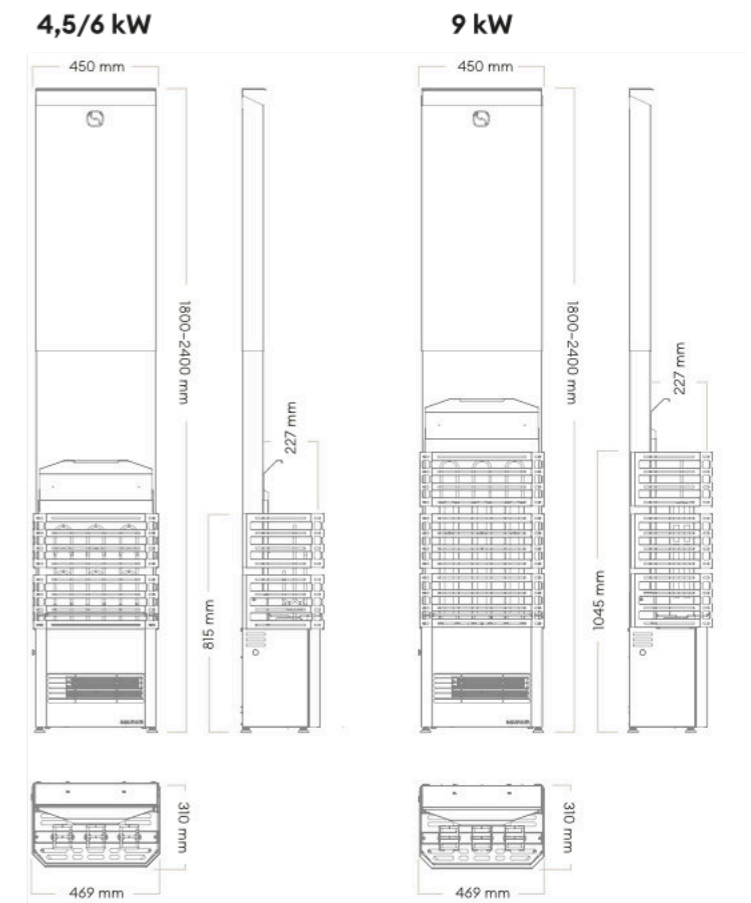

Stone basket

Open, closed

Colour selection

Black, anthracite grey

Climate device

3 speed levels, vent adjustment

Height of the device

Adjustable 1800–2400 mm

Depth and width of the device

Open: 310 mm x 469 mm

Closed: 315 mm x 469 mm

Weight

40 kg

saunum experience

Open stone basket

Power of the heater	4,5 kW	6 kW	9 kW
Sauna room	3–5 m ³	5–7 m ³	7–10 m ³
Min height of the sauna room	1830 mm	1830 mm	2100 mm
Min safety distance from the heater:			
sides	150 mm	150 mm	200 mm
front	150 mm	200 mm	250 mm
from stones to ceiling	1000 mm	1000 mm	1050 mm
Additionally required:			
Heater stones Ø 5–10 cm	60–70 kg	60–70 kg	90–105 kg
Fuse, 3 phases	C10	C10	C16
Power cable for the heater, 3 phases	5 x 1.5 mm ²	5 x 2.5 mm ²	5 x 2.5 mm ²
Power cable for the climate device, 1 phase	With Saunum Leil control device 5 x 1.5 mm ²		
Control unit	Saunum Leil or Saunum Leil Mobile		
For the aroma sauna	Saunum sauna oil set		

saunum experience

Closed stone basket

Power of the heater	4,5 kW	6 kW	9 kW
Sauna room	3–5 m ³	5–7 m ³	7–10 m ³
Min height of the sauna room	1830 mm	1830 mm	2300 mm
Min safety distance from the heater:			
sides		50 mm	
front		50 mm	
from stones to ceiling	1000 mm	1000 mm	1250 mm
Additionally required:			
Heater stones Ø 5–10 cm	60–70 kg	60–70 kg	90–105 kg
Fuse, 3 phases	C10	C10	C16
Power cable for the heater, 3 phases	5 x 1.5 mm ²	5 x 2.5 mm ²	5 x 2.5 mm ²
Power cable for the climate device, 1 phase	With Saunum Leil control device 5 x 1.5 mm ²		
Control unit	Saunum Leil or Saunum Leil Mobile		
For the aroma sauna	Saunum sauna oil set		