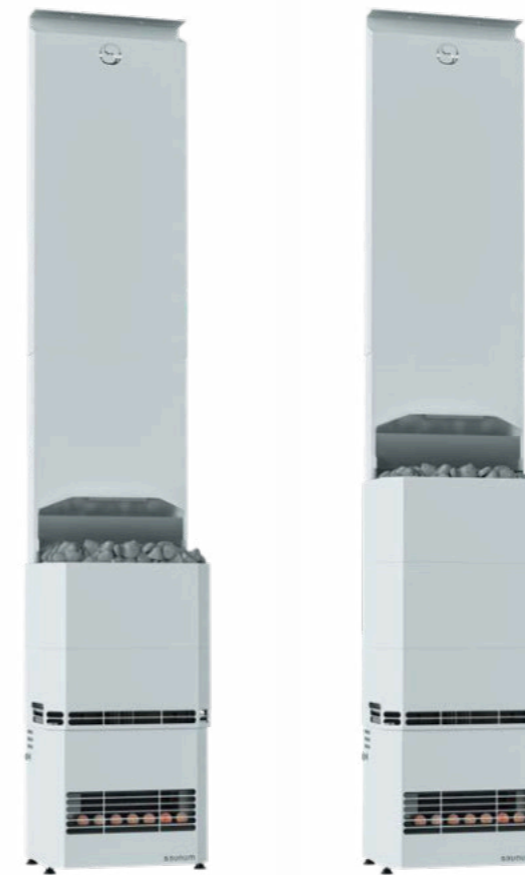

With its compact dimensions and classically timeless design, Saunum Experience White fits into any sauna. With the Leil control unit, it is very easy to control the heater and the sauna climate device – you can heat the sauna and adjust the climate with just a few taps directly from the touch screen or from your smart device.

Saunum Experience White offers an innovative steam experience that is suitable for the whole family. The softer steam mixed with softer and oxygen-rich air makes it easier to breathe. The five-in-one home spa solution allows you to turn a classic Nordic sauna into a sauna enriched with salt ions, a humid-steam rich sauna, a mild relaxation sauna, and an aroma sauna.

Five-In-One Home Spa

Traditional Steam

Milder Longer-Lasting Steam

Improved Breathing Comfort

No Cold Feet

Suitable for the Whole Family

Included

Heater, climate device, salt balls 7 pcs

Stone basket

Closed

Colour selection

Pure white

Climate device

3 speed levels, vent adjustment

Height of the device

Adjustable 1800–2400 mm

Depth and width of the device

315 mm x 469 mm

Weight

40 kg

saunum experience white

Closed stone basket

Power of the heater	6 kW	9 kW
Sauna room	5–7 m³	7–10 m³
Min height of the sauna room	1830 mm	2300 mm
Min safety distance from the heater:		
sides	50 mm	
front	50 mm	
from stones to ceiling	1000 mm	1250 mm
Additionally required:		
Heater stones Ø 5–10 cm	60–70 kg	90–105 kg
Fuse, 3 phases	C10	C16
Power cable for the heater, 3 phases	5 x 2.5 mm²	
Power cable for the climate device, 1 phase	With Saunum Leil control device 5 x 1.5 mm²	
Control unit	Saunum Leil or Saunum Leil Mobile	
For the aroma sauna	Saunum sauna oil set