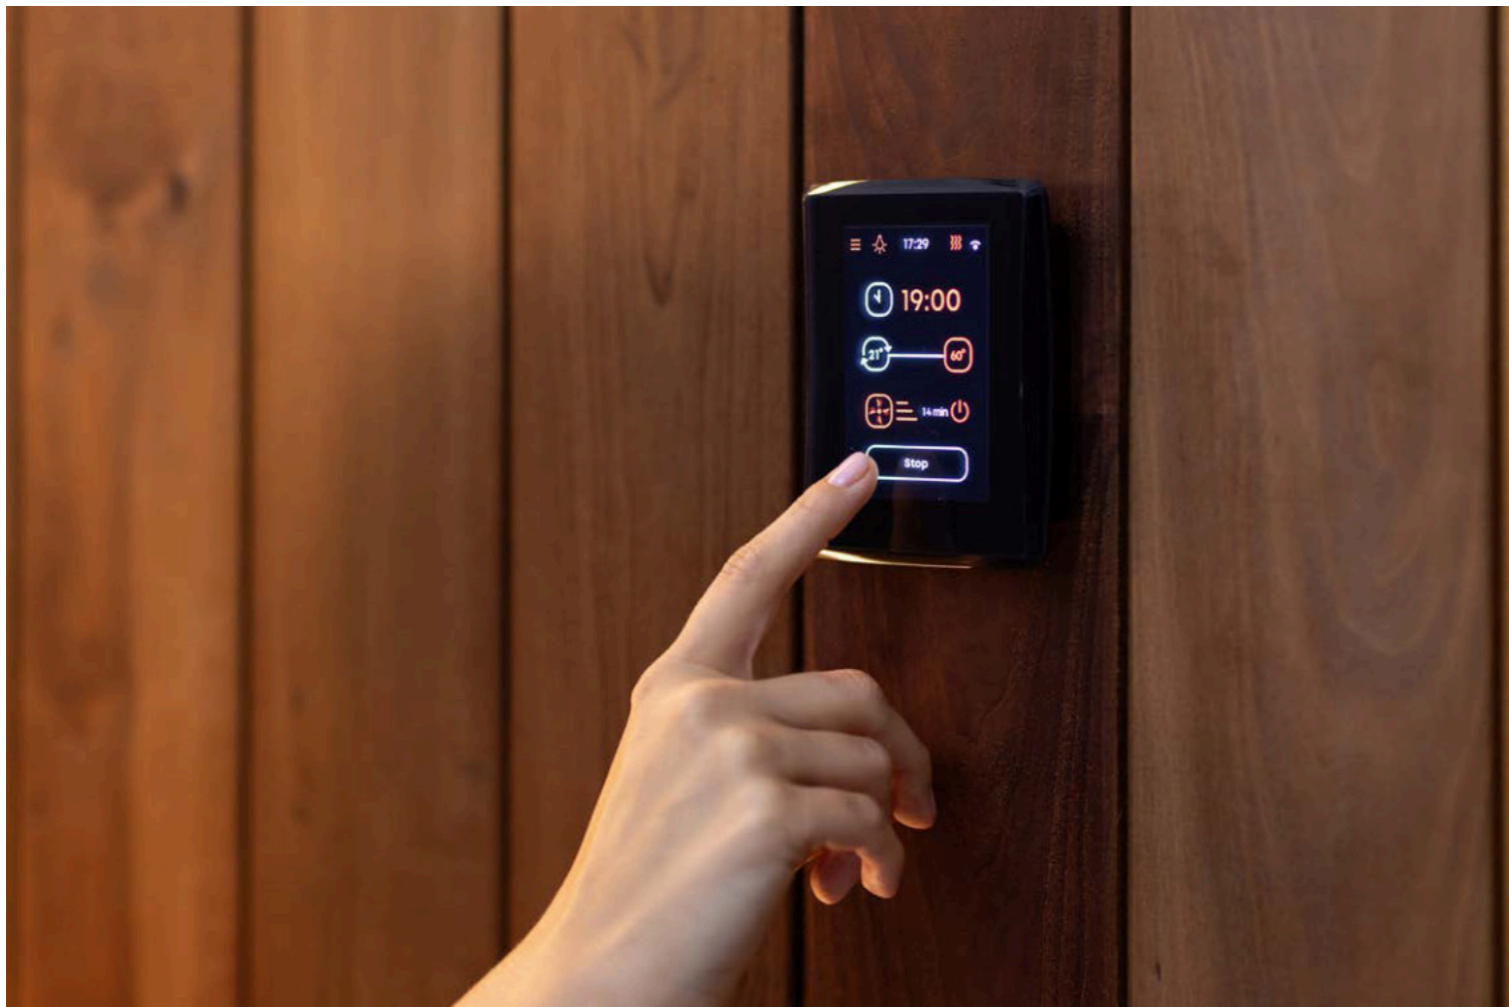

Touch control panel

Saunum Leil Plus is an inside the steam room control unit that you can use while relaxing in your sauna.

Temperature selection:	temperature 40-100 °C
Heater run time:	adjustable up to 12 hours
Climate control system:	3 speeds. NB! Only use the climate device when you are in the steam room.
Pre-setting the sauna:	3 pre-set sauna modes (temperature, duration, climate device speed) Sauna duration includes heating time that is approximately 1.5 hours, depending on your sauna
Sauna scheduling:	choose the "sauna ready" time and sauna type. Repeating function
Notifications:	the sauna is ready, the status of the heater, door is open, overheating protection applied
Languages:	the menu offers a variety of languages
Safety:	screen lock
Dimensions:	83 mm x 104 mm x 19.3 mm
Heat tolerance:	100 °C

In-sauna control unit

saunum leil plus

Saunum Leil Plus is designed to be installed inside the sauna. This state-of-the-art heat resistant sauna controller lets you preheat your sauna to be ready when you are. According to sauna data, Leil 1.1 optimizes the sauna's heating time, reducing energy consumption. With three adjustable sauna modes, you can activate the heater with just a few taps on the screen. As Saunum Leil also supports our AutoLeil automatic water dispensing solution, you can now operate and adjust this feature directly from the installed touch control panel. A ModBus integration option has also been added for connecting the device to smart homes.

Remote control

With the Saunum Leil Plus Mobile Set, you can control your sauna anytime and anywhere. You just need to pair the Saunum Leil application with your Leil Plus Mobile Set that is connected to Wi-Fi network. Sauna notifications are displayed on the user's mobile phone screen.

Power unit