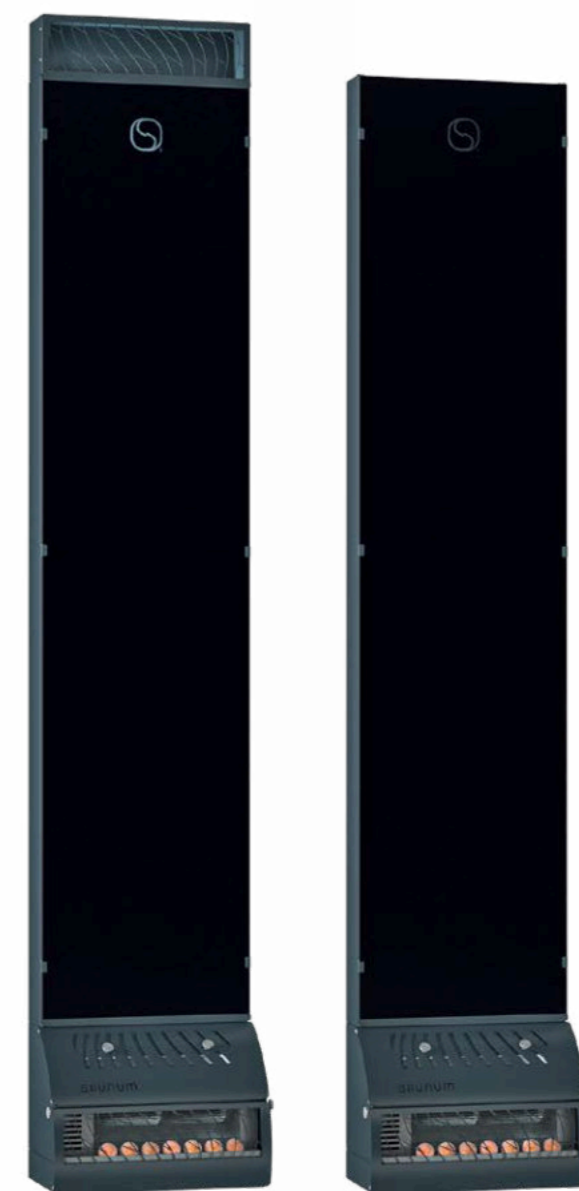

A climate device for a sauna with a wood-burning or electric heater

saunum base

Saunum Base solves the main problems of modern steam saunas that use classic wood-burning or electric heaters, such as temperature stratification, brief yet scorching steam, and low breathability. The unique Saunum Base sauna climate device, which complements the heater, fits in every sauna, ensuring a more even temperature with a softer and more airy steam. Himalayan salt balls and the unique features of the device make each sauna a relaxing spa experience.