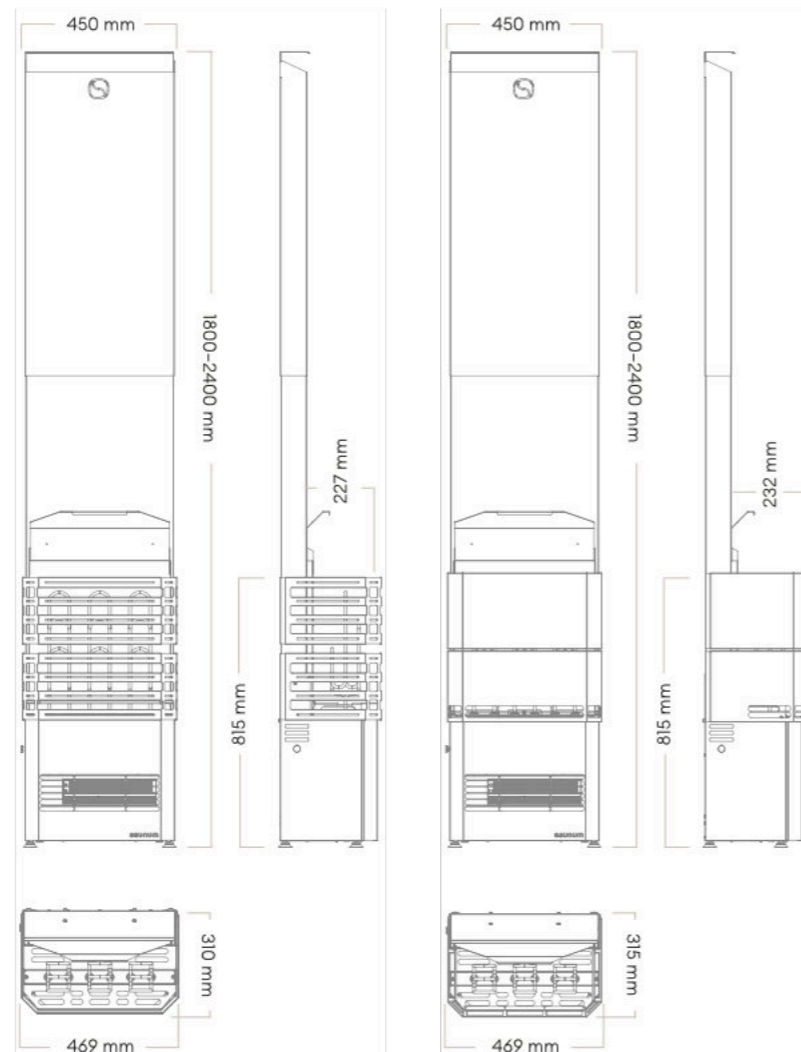

Depth and width of the device

Open: 310 mm x 469 mm

Closed: 315 mm x 469 mm

Weight

40 kg

saunum experience

Open stone basket

Power of the heater	4,5 kW	6 kW	9 kW
Sauna room	3–5 m ³	5–7 m ³	7–10 m ³
Min height of the sauna room	1830 mm	1830 mm	2100 mm
Min safety distance from the heater:			
sides	150 mm	150 mm	200 mm
front	150 mm	200 mm	250 mm
from stones to ceiling	1000 mm	1000 mm	1050 mm
Additionally required:			
Heater stones Ø 5–10 cm	60–70 kg	60–70 kg	90–105 kg
Fuse, 3 phases	C10	C10	C16
Power cable for the heater, 3 phases	5 x 1.5 mm ²	5 x 2.5 mm ²	5 x 2.5 mm ²
Power cable for the climate device, 1 phase	With Saunum Leil control device 5 x 1.5 mm ²		
Control unit	Saunum Leil or Saunum Leil Mobile		
For the aroma sauna	Saunum sauna oil set		

Five-In-One Home Spa

Traditional Steam

Milder Longer-Lasting Steam

Improved Breathing Comfort

No Cold Feet

Suitable for the Whole Family

- Included**
Heater, climate device, salt balls 7 pcs
- Stone basket**
Open, closed
- Colour selection**
Black, anthracite grey
- Climate device**
3 speed levels, vent adjustment
- Height of the device**
Adjustable 1800–2400 mm
- Depth and width of the device**
Open: 310 mm x 469 mm
Closed: 315 mm x 469 mm
- Weight**
40 kg

saunum experience 3.6 kW

Open stone basket Closed stone basket

Power of the heater	3.6 kW	3.6 kW
Sauna room	2–5 m ³	2–5 m ³
Min height of the sauna room	1830 mm	1830 mm
Min safety distance from the heater:		
sides	150 mm	50 mm
front	150 mm	50 mm
from stones to ceiling	1000 mm	1000 mm
Additionally required:		
Heater stones Ø 5–10 cm	60–70 kg	60–70 kg
Fuse, 3 phases	C20	C20
Power cable for the heater, 3 phases	3 x 4 mm ²	3 x 4 mm ²
Power cable for the climate device, 1 phase	With Saunum Leil control device 5 x 1.5 mm ²	
Control unit	Saunum Leil or Saunum Leil Mobile	
For the aroma sauna	Saunum Leil or Saunum Leil Mobile	