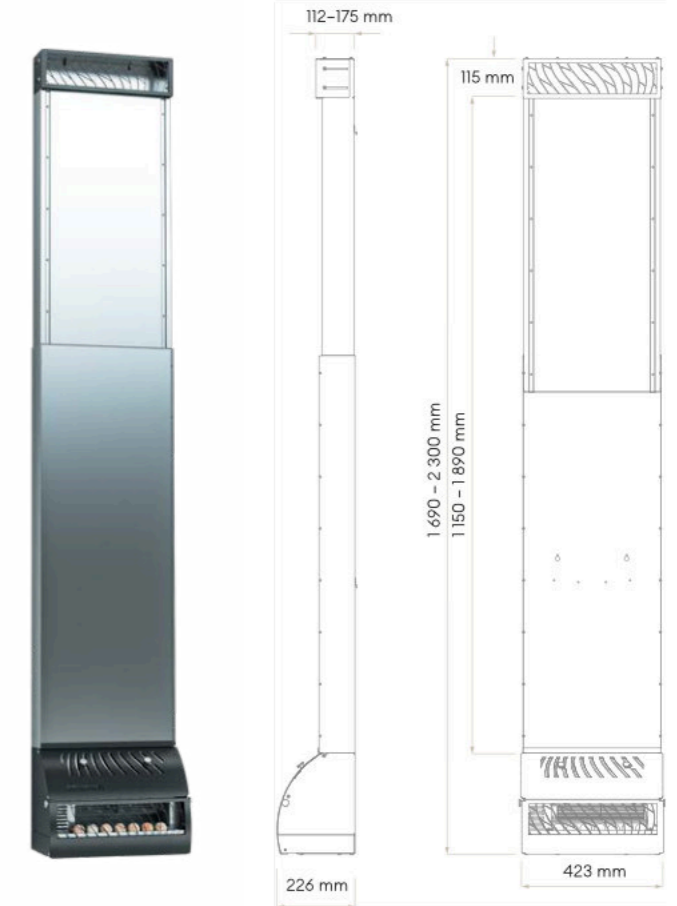

saunum base s

A sauna climate device that could be installed behind the wall

Included	Climate device, salt balls 7 pcs, touch switch (black or white), protective grille
Sauna climate device	3 speed levels, vent adjustment
Colour of the housing	Visible parts anthracite grey
Power, supply voltage	60 W, 230 V – 50/60 Hz
Safety distance	Safety distance from the heater, according to the instructions for the particular heater. There must be no objects in front of the climate device and your feet, and other body parts, must not be kept closer than 50 cm.
Height of the device	Adjustable 1690–2300 mm
Depth and width of the device	226 x 423 mm
Weight of the device	30 kg
Additionally required:	
Overcurrent protection	B1
Power cable, 1 phase	Adequate for the temperature range, min 5 x 1 mm²
For the aroma sauna	Saunum sauna oil set