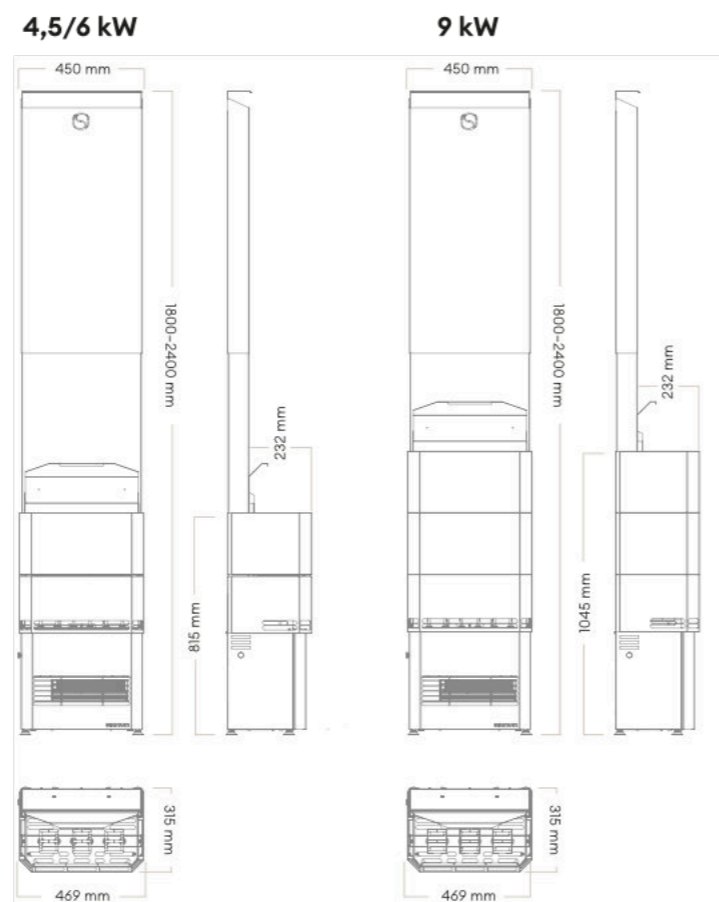

Depth and width of the device

Open: 310 mm x 469 mm

Closed: 315 mm x 469 mm

Weight

40 kg

saunum experience

Open stone basket

Power of the heater	4,5 kW	6 kW	9 kW
Sauna room	3–5 m ³	5–7 m ³	7–10 m ³
Min height of the sauna room	1830 mm	1830 mm	2100 mm
Min safety distance from the heater:			
sides	150 mm	150 mm	200 mm
front	150 mm	200 mm	250 mm
from stones to ceiling	1000 mm	1000 mm	1050 mm
Additionally required:			
Heater stones Ø 5–10 cm	60–70 kg	60–70 kg	90–105 kg
Fuse, 3 phases	C10	C10	C16
Power cable for the heater, 3 phases	5 x 1.5 mm ²	5 x 2.5 mm ²	5 x 2.5 mm ²
Power cable for the climate device, 1 phase	With Saunum Leil control device 5 x 1.5 mm ²		
Control unit	Saunum Leil or Saunum Leil Mobile		
For the aroma sauna	Saunum sauna oil set		

saunum experience

Closed stone basket

Power of the heater	4,5 kW	6 kW	9 kW
Sauna room	3–5 m ³	5–7 m ³	7–10 m ³
Min height of the sauna room	1830 mm	1830 mm	2300 mm
Min safety distance from the heater:			
sides		50 mm	
front		50 mm	
from stones to ceiling	1000 mm	1000 mm	1250 mm
Additionally required:			
Heater stones Ø 5–10 cm	60–70 kg	60–70 kg	90–105 kg
Fuse, 3 phases	C10	C10	C16
Power cable for the heater, 3 phases	5 x 1.5 mm ²	5 x 2.5 mm ²	5 x 2.5 mm ²
Power cable for the climate device, 1 phase	With Saunum Leil control device 5 x 1.5 mm ²		
Control unit	Saunum Leil or Saunum Leil Mobile		
For the aroma sauna	Saunum sauna oil set		