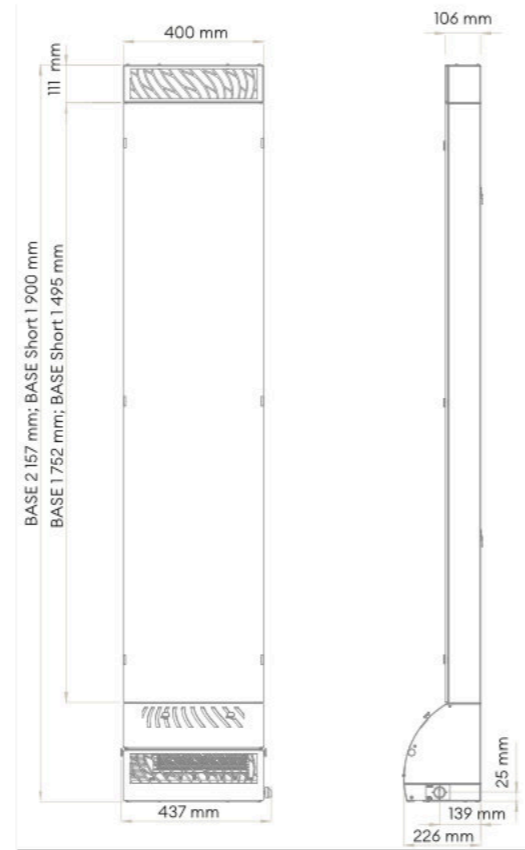

saunum base, saunum base short

A sauna climate device that could be installed on the wall or recessed into the wall

Included	Climate device, salt balls 7 pcs, turn switch
Sauna climate device	3 speed levels, vent adjustment
Colour selection of the housing	Anthracite grey
Colour selection of the glass	Black, patterned
LED colours	Only on patterned glass – blue, red, white
Power, supply voltage	60 W/75 W with LED lighting, 230 V – 50/60 Hz
Safety distance	Safety distance from the heater, according to the instructions for the particular heater. There must be no objects in front of the climate device and your feet, and other body parts, must not be kept closer than 50 cm.
Height of the device	Saunum Base 1752 mm / Saunum Base Short 1495 mm
Height of the device together with protective grille*	Saunum Base 2157 mm / Saunum Base Short 1900 mm
Depth and width of the device	226 x 437 mm
Weight of the device	30 kg
* The protective grille must be used if the device is recessed into the wall.	
Additionally required:	
Overcurrent protection	B1
Power cable, 1 phase	Adequate for the temperature range, min 3 x 0.5 mm² In the case of an external switch, a minimum of 5 x 1 mm² between the switch and the device.
If recessed into the wall	Protective grille
For the aroma sauna	Saunum sauna oil set
For easy control	Saunum touch switch (black or white)

Saunum Base sauna climate devices enable a balanced sauna steam and are designed with a wide range of colours and installation options. Install the climate device on the wall, recessed into the wall or behind the wall. It is very easy to control the climate device with the touch switch.

Saunum Base offers a unique steam experience and a relaxing five-in-one home spa solution. With the Saunum device, the steam is softer and mixed with cooler air, which makes it easier to breathe. Water can be thrown more often to produce more steam, making the sauna air more humid, and ensuring more intense sweat. After the steam, no headache or sauna fatigue occurs. Enjoy a soft steam sauna, a sauna enriched with salt ions, a humid-steam rich sauna, a mild relaxation sauna, and an aroma sauna.