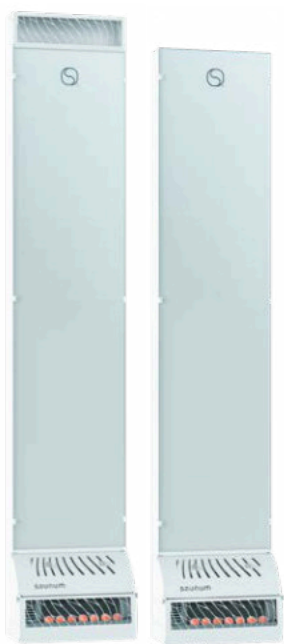

A climate regulating system for a sauna with a wood-burning or electric heater

saunum base, saunum base short

Height of the device, wall mounted	Saunum Base 2044 mm / Saunum Base Short 1779 mm
Height of the device, integrated in the wall recess (together with protective grille)	Saunum Base 2154 mm / Saunum Base short 1889 mm
Depth and width of the device	226 x 441 mm
Colour of the housing	Pure white
Colour of the glass	Pure white
Included	Climate device, salt balls 7 pcs, rotary switch on the device
Sauna climate device	3 speed levels, vent adjustment
Power, supply voltage	60W 230 V – 50 / 60 Hz
Weight of the device	30 kg
Safety distance	Safety distance from the heater, according to the instructions for the particular heater. There must be no objects in front of the climate device and your feet, and other body parts, must not be kept closer than 50 cm.
Additionally required:	
Overcurrent protection	BIA
Power cable, 1 phase	Adequate for the temperature range, min 3 x 0.5 mm². In the case of an external switch, a minimum of 5 x 0.5 mm² between the switch and the device.
If recessed into the wall	Protective grille
For the aroma sauna	Saunum Sauna Oil Set
For easy control	Saunum Base touch switch (white)