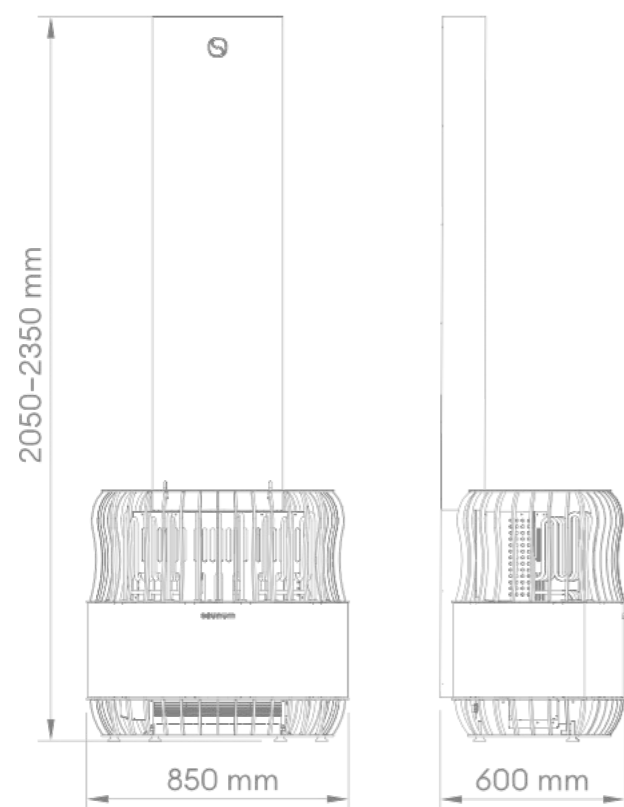

Made of brushed steel or anthracite grey shade, Saunum Luxury is a real gem in both homes and public saunas. With the Saunum Leil control unit, it is very easy to control the heater and the sauna climate regulating system – you can heat the sauna and adjust the climate with just a few taps directly from the touch screen or from your smart device.

Saunum Luxury offers a unique steam experience and a relaxing home spa solution. Enjoy a soft steam sauna, a sauna enriched with salt ions, a humid sauna, a mild relaxing sauna, or an aroma sauna.

Five-In-One Home Spa

Traditional Steam

Milder Longer-Lasting Steam

Improved Breathing Comfort

No Cold Feet

Suitable for the Whole Family

Included:	heater, climate device, salt spheres 10 pcs
Stone basket:	to be installed by the wall or in the corner
Colour selection:	brushed steel, anthracite grey
Climate regulating system:	3 speed levels, vent adjustment