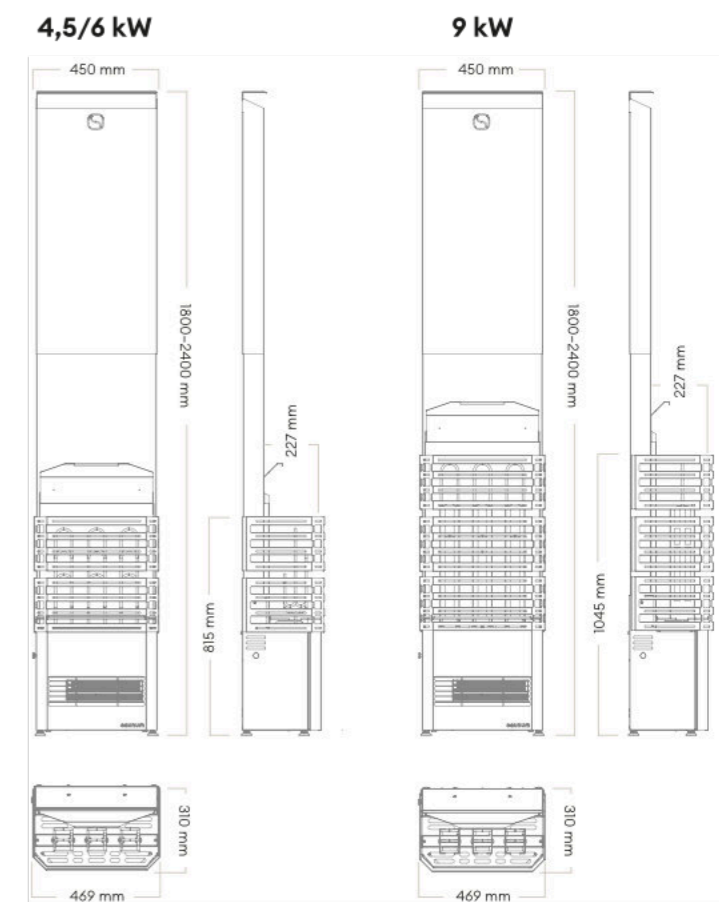

Depth and width of the device

Open: 310 mm x 469 mm

Closed: 315 mm x 469 mm

Weight

40 kg

Control unit

saunum spa experience

Open stone basket

Power of the heater	4,5 kW	6 kW	9 kW
Sauna room	3–5 m ³	5–7 m ³	7–10 m ³
Min height of the sauna room	1830 mm	1830 mm	2100 mm
Min safety distance from the heater:			
sides	150 mm	150 mm	200 mm
front	150 mm	200 mm	250 mm
from stones to ceiling	1000 mm	1000 mm	1050 mm
Additionally required:			
Heater stones Ø 5–10 cm	60–70 kg	60–70 kg	90–105 kg
Fuse, 3 phases	C10	C10	C16
Power cable for the heater, 3 phases	5 x 1.5 mm ²	5 x 2.5 mm ²	5 x 2.5 mm ²
Power cable for the climate device, 1 phase	with Saunum Leil control device 5 x 1.5 mm ²		
Control unit	Saunum Leil or Saunum Leil Mobile		
For the aroma sauna	Saunum sauna oil set		