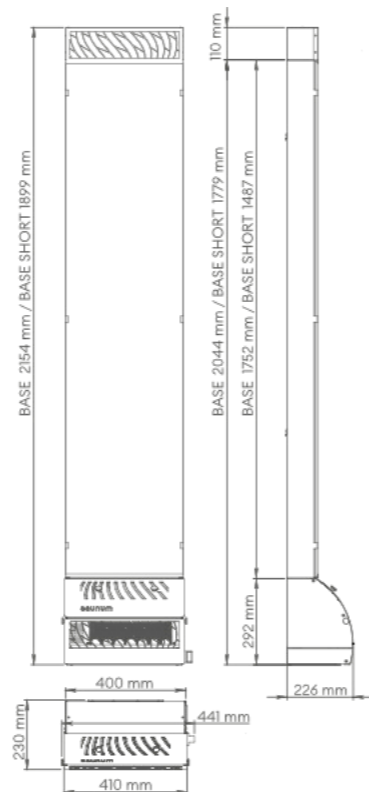

A climate regulating system for a sauna with a wood-burning or electric heater

saunum base, saunum base short

Height of the device, wall mounted	Saunum Base 2044 mm / Saunum Base Short 1779 mm
Height of the device, integrated in the wall recess (together with protective grille)	Saunum Base 2154 mm / Saunum Base short 1889 mm
Depth and width of the device	226 x 441 mm
Colour of the housing	Pure white
Colour of the glass	Pure white
Included	Climate device, salt balls 7 pcs, rotary switch on the device
Sauna climate device	3 speed levels, vent adjustment
Power, supply voltage	60W 230 V – 50 / 60 Hz
Weight of the device	30 kg
Safety distance	Safety distance from the heater, according to the instructions for the particular heater. There must be no objects in front of the climate device and your feet, and other body parts, must not be kept closer than 50 cm.
Additionally required:	
Overcurrent protection	BIA
Power cable, 1 phase	Adequate for the temperature range, min 3 x 0.5 mm². In the case of an external switch, a minimum of 5 x 0.5 mm² between the switch and the device.
If recessed into the wall	Protective grille
For the aroma sauna	Saunum Sauna Oil Set
For easy control	Saunum Base touch switch (white)