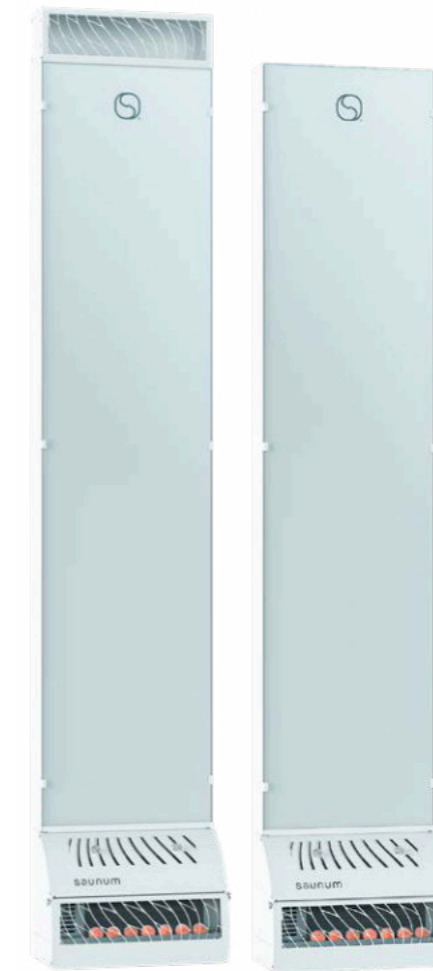

A climate regulating system for a sauna with a wood-burning or electric heater

saunum base white limited 2023 edition

Transform your sauna into an extraordinary space! The new completely bright white Saunum Base sauna climate regulating system is a special model of 2023, loaded with Saunum's patented solutions. The revolutionary Saunum Base works harmoniously with your classic wood-burning or electric sauna heater to produce a more even temperature with softer, more breathable steam. Water can be thrown more often to heater to produce more steam, making the sauna air more humid, and ensuring more intense sweat. After the steam, no headache or sauna fatigue occurs. In addition, Himalayan salt spheres and the modern functions of the device turn every sauna into a relaxing spa experience.