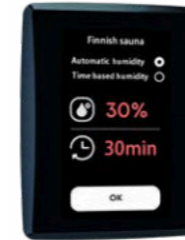

In a good sauna, **humidity** is just as important as temperature. **Saunum AutoLeil** is an additional device for the heater that automatically throws water on it and helps you control the humidity in the sauna room.

Saunum AutoLeil is designed for Saunum heaters and is controlled through the Saunum Leil control unit. With the Saunum Leil control panel, you can pre-set 3 different types of steam and enable the use of AutoLeil.

The automatic humidity control mode sets the target room temperature (40–100 °C) and relative humidity (10–60% depending on temperature) to specific values. In this mode, you cannot set the frequency or water quantity of the automatic dispensing.

The manual control mode sets the target sauna room temperature (40–100 °C), water quantity (valve opening time 0.3–4 sec), and water throwing interval (1–10 min) to specific values. In this mode, you cannot set the humidity level.