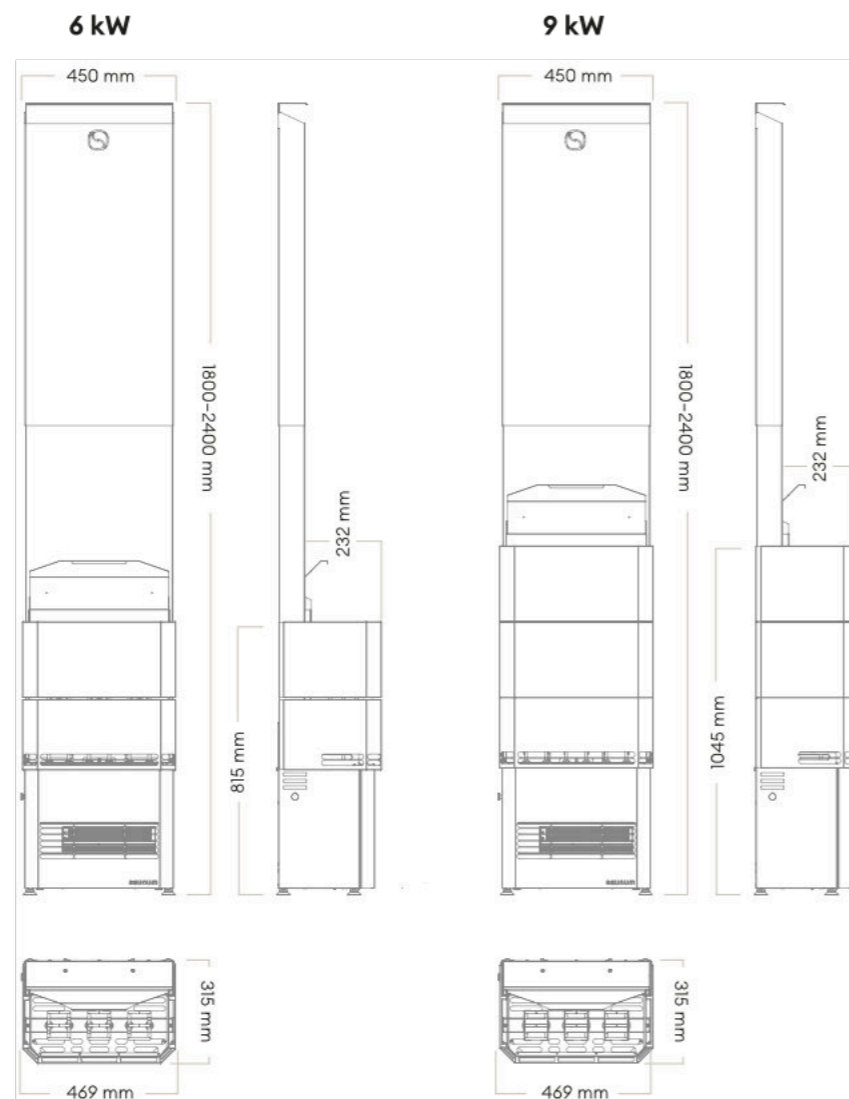

Depth and width of the device

Open: 310 mm x 469 mm

Closed: 315 mm x 469 mm

Weight

40 kg

saunum experience

Open stone basket

Power of the heater	4,5 kW	6 kW	9 kW
Sauna room	3–5 m ³	5–7 m ³	7–10 m ³
Min height of the sauna room	1830 mm	1830 mm	2100 mm
Min safety distance from the heater:			
sides	150 mm	150 mm	200 mm
front	150 mm	200 mm	250 mm
from stones to ceiling	1000 mm	1000 mm	1050 mm
Additionally required:			
Heater stones Ø 5–10 cm	60–70 kg	60–70 kg	90–105 kg
Fuse, 3 phases	C10	C10	C16
Power cable for the heater, 3 phases	5 x 1.5 mm ²	5 x 2.5 mm ²	5 x 2.5 mm ²
Power cable for the climate device, 1 phase	With Saunum Leil control device 5 x 1.5 mm ²		
Control unit	Saunum Leil or Saunum Leil Mobile		
For the aroma sauna	Saunum sauna oil set		

Stone basket

Closed

Colour selection

Pure white

Climate device

3 speed levels, vent adjustment

Height of the device

Adjustable 1800–2400 mm

Depth and width of the device

315 mm x 469 mm

Weight

40 kg

saunum experience white

Closed stone basket

Power of the heater	6 kW	9 kW
Sauna room	5–7 m ³	7–10 m ³
Min height of the sauna room	1830 mm	2300 mm
Min safety distance from the heater:		
sides	50 mm	
front	50 mm	
from stones to ceiling	1000 mm	1250 mm
Additionally required:		
Heater stones Ø 5–10 cm	60–70 kg	90–105 kg
Fuse, 3 phases	C10	C16
Power cable for the heater, 3 phases	5 x 2.5 mm ²	
Power cable for the climate device, 1 phase	With Saunum Leil control device 5 x 1.5 mm ²	
Control unit	Saunum Leil or Saunum Leil Mobile	
For the aroma sauna	Saunum sauna oil set	