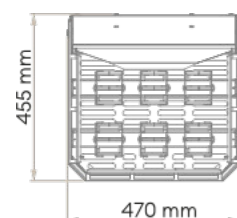

saunum experience

Closed stone basket

Power of the heater	4,5 kW	6 kW	9 kW
Sauna room	3–5 m ³	5–7 m ³	7–10 m ³
Min height of the sauna room	1830 mm	1830 mm	2300 mm
Min safety distance from the heater:			
sides		50 mm	
front		50 mm	
from stones to ceiling	1000 mm	1000 mm	1250 mm
Additionally required:			
Heater stones Ø 5–10 cm	60–70 kg	60–70 kg	90–105 kg
Fuse, 3 phases	C10	C10	C16
Power cable for the heater, 3 phases	5 x 1.5 mm ²	5 x 2.5 mm ²	5 x 2.5 mm ²
Power cable for the climate device, 1 phase	With Saunum Leil control device 5 x 1.5 mm ²		
Control unit	Saunum Leil or Saunum Leil Mobile		
For the aroma sauna	Saunum sauna oil set		

Five-In-One Home Spa

Traditional Steam

Milder Longer-Lasting Steam

Improved Breathing Comfort

No Cold Feet

Suitable for the Whole Family

Power of the heater	9 kW / 12 kW / 15 kW
Sauna room	8–11m ³ / 10–14 m ³ / 14–22m ³
Min 9/12/15 kW Max height of the room	1900/2000/2100 2400 mm
Min safety distance from the heater:	
Sides:	50 mm
Front:	50 mm
from stones to ceiling	9 kW – 1050 mm 12 kW – 1150 mm 15 kW – 1250 mm
Included:	heater, climate device, salt balls 7 pcs
Stone basket	closed
Colour	black
Climate regulating system	3 speed levels, vent adjustment
Height of the device	Adjustable, 1800–2400 mm
Depth and width of the device	455 x 470 mm
Weight	48.5 kg