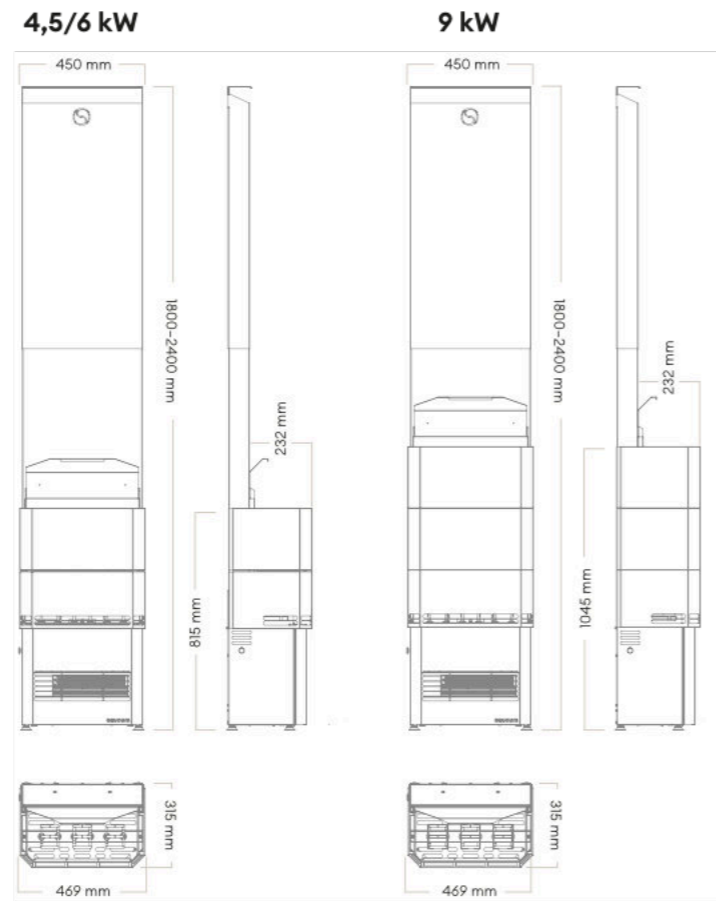

Depth and width of the device

Open: 310 mm x 469 mm

Closed: 315 mm x 469 mm

Weight

40 kg

Control unit

saunum spa experience

Open stone basket

Power of the heater	4,5 kW	6 kW	9 kW
Sauna room	3–5 m ³	5–7 m ³	7–10 m ³
Min height of the sauna room	1830 mm	1830 mm	2100 mm
Min safety distance from the heater:			
sides	150 mm	150 mm	200 mm
front	150 mm	200 mm	250 mm
from stones to ceiling	1000 mm	1000 mm	1050 mm
Additionally required:			
Heater stones Ø 5–10 cm	60–70 kg	60–70 kg	90–105 kg
Fuse, 3 phases	C10	C10	C16
Power cable for the heater, 3 phases	5 x 1.5 mm ²	5 x 2.5 mm ²	5 x 2.5 mm ²
Power cable for the climate device, 1 phase	with Saunum Leil control device 5 x 1.5 mm ²		
Control unit	Saunum Leil or Saunum Leil Mobile		
For the aroma sauna	Saunum sauna oil set		