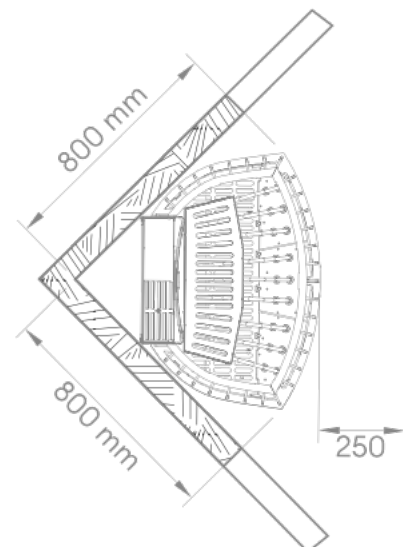

Technical data:

Power of the heater	13,2 kW	16,6 kW	19,8 kW
Sauna room	14–18 m ³	18–22 m ³	22–28 m ³
Min height of the room	2150 mm		
Height of the device	2050–2350 mm		
Depth and width of the device	600 x 850 mm		
Weight of the device	92 kg		

Additionally required:

Heater stones Ø 5–10 cm	120 kg		
Fuse, 3 phases	C20 A	C24 A	C32 A
Power cable for the heater, 3 phases	1 x SIHF 5G 4 mm ²	1 x SIHF 5G 4 mm ² or 2 x SIHF 5G 2,5 mm ²	1 x SIHF 5G 6 mm ² or 2 x SIHF 5G 4 mm ²
Power cable for the climate device, 1 phase	5 x 1,5 mm ²		
Control unit	Saunum Leil or Saunum Leil Mobile		
For the aroma sauna	Saunum Sauna Oil Set		

* The given technical data are preliminary and may change.

saunum luxury

Safety distances

From heater to ceiling

Installation next to the wall

Installation in a corner

Necessary non-combustible wall on the sides of the heater.
NB! The structure must also be of non-combustible material or completely thermally insulated.