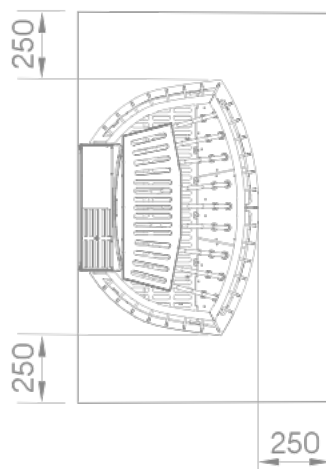

saunum luxury

Safety distances

Installation next to the wall

Necessary non-combustible wall on the sides of the heater.
NB! The structure must also be of non-combustible material or completely thermally insulated.