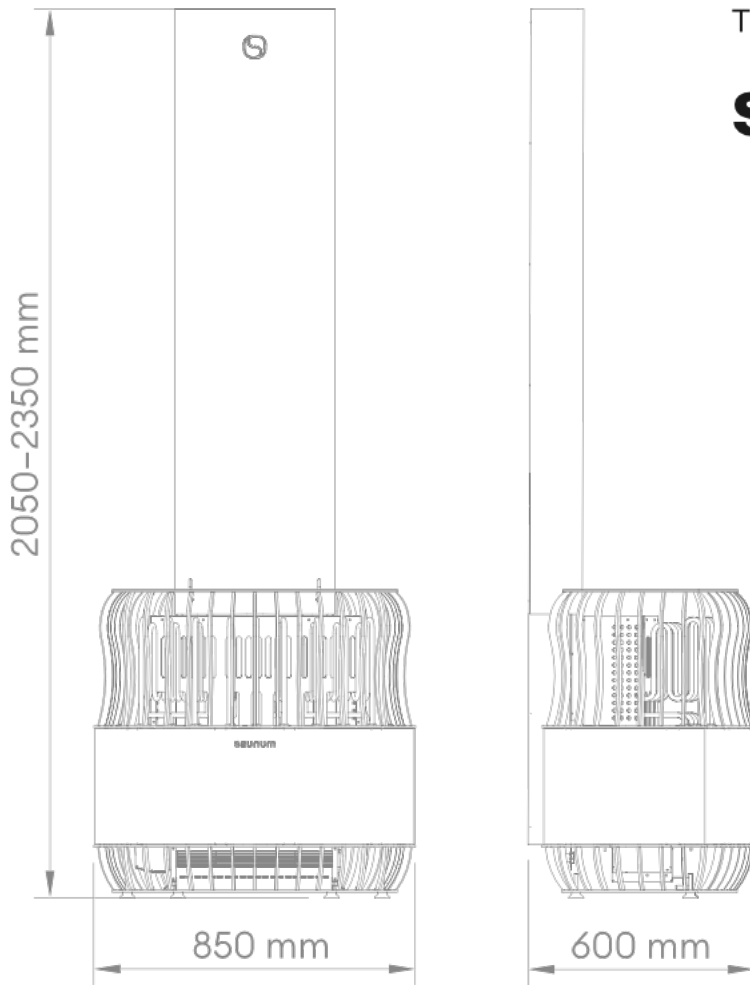

saunum luxury